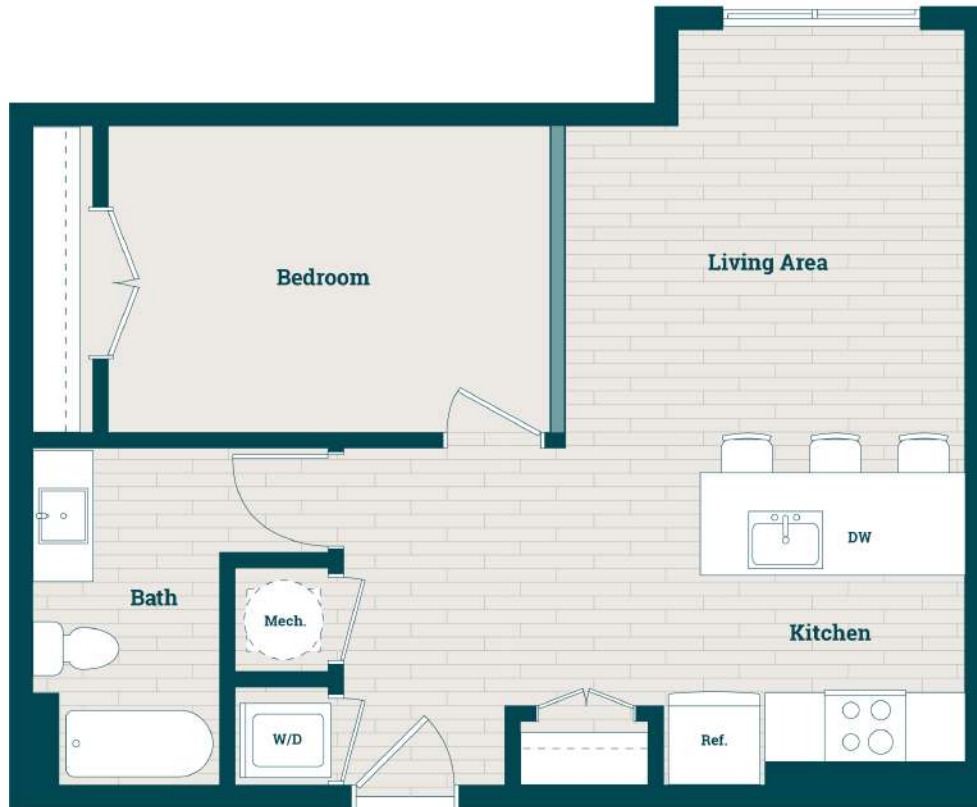

JBR-03

1 BED / 1 BATH

591

SQ. FT.

ATWORTH

4201 River Rd | College Park, MD 20740

www.atworthcollegepark.com

Floor plans are artist's rendering. All dimensions are approximate. Actual product and specifications may vary in dimension or detail. Not all features are available in every apartment home. Prices and availability are subject to change. Rent is based on monthly frequency. Additional fees may apply, such as but not limited to package delivery, trash, water, amenities, etc. Please see a representative for details.