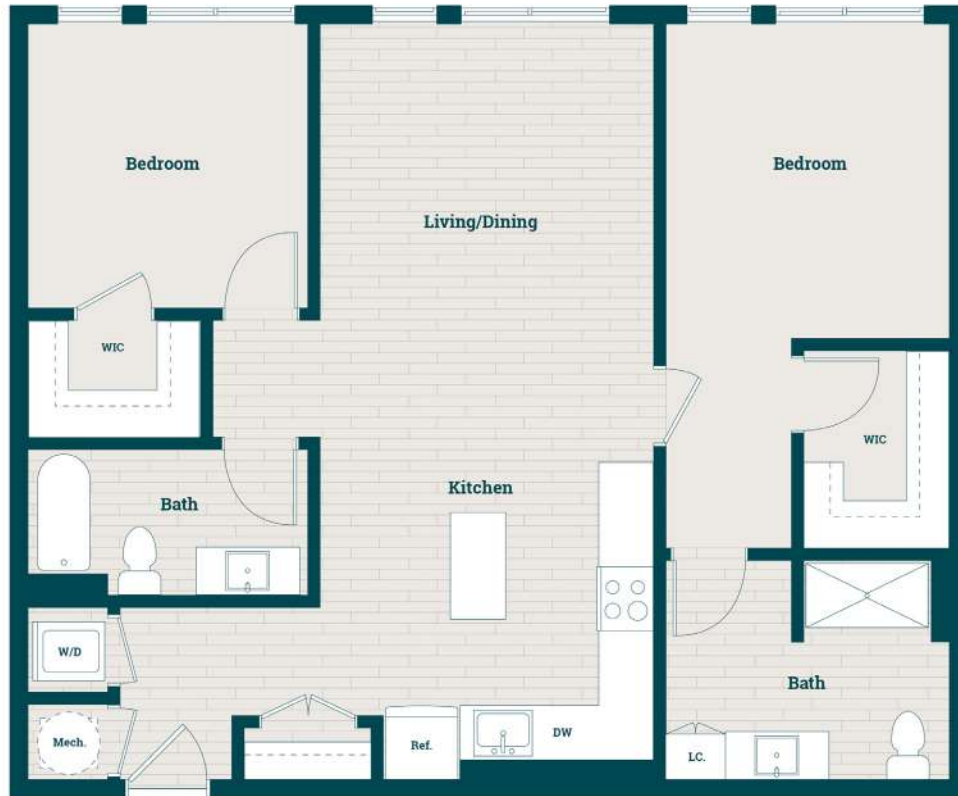

2BR-04

2 BED / 2 BATH

1077

SQ. FT.

ATWORTH

4201 River Rd | College Park, MD 20740

www.atworthcollegepark.com

Floor plans are artist's rendering. All dimensions are approximate. Actual product and specifications may vary in dimension or detail. Not all features are available in every apartment home. Prices and availability are subject to change. Rent is based on monthly frequency. Additional fees may apply, such as but not limited to package delivery, trash, water, amenities, etc. Please see a representative for details.