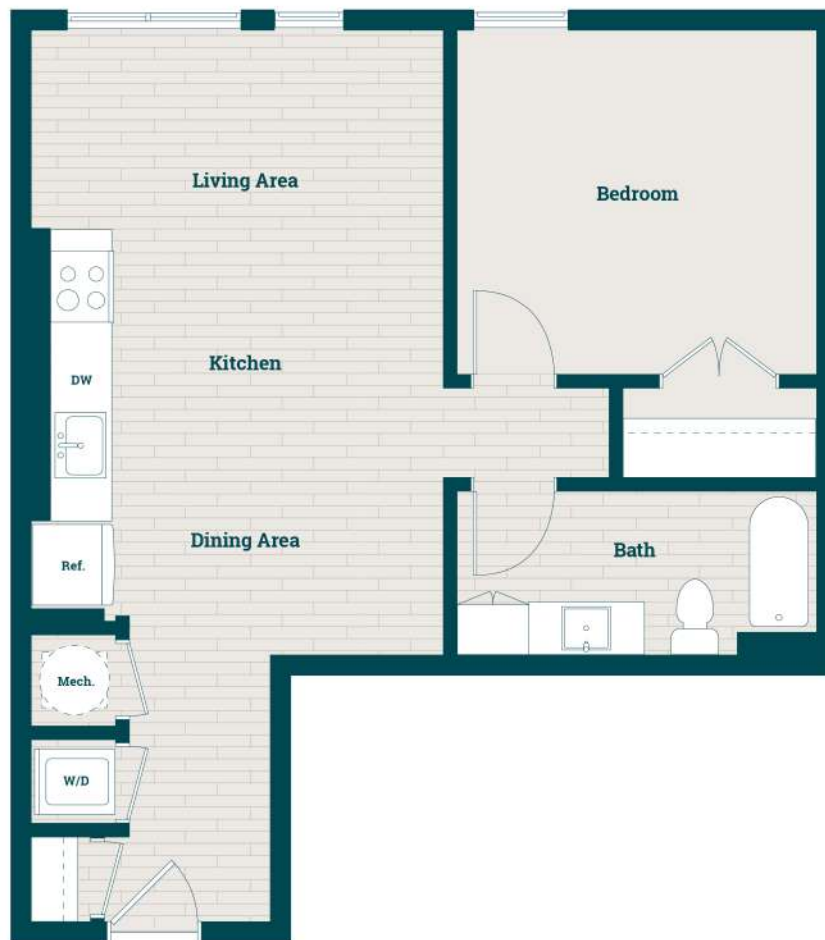

1 BR-04

1 BED / 1 BATH

700

SQ. FT.

ATWORTH

4201 River Rd | College Park, MD 20740

www.atworthcollegepark.com

Floor plans are artist's rendering. All dimensions are approximate. Actual product and specifications may vary in dimension or detail. Not all features are available in every apartment home. Prices and availability are subject to change. Rent is based on monthly frequency. Additional fees may apply, such as but not limited to package delivery, trash, water, amenities, etc. Please see a representative for details.